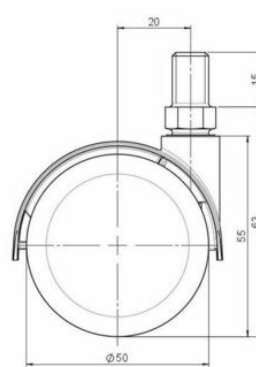

Standard D087

As of: February 13, 2024

Description	Model	Carton Quantity
DDZB 87 -44 X10	D087	100 pcs per Carton

Technical Details

Product Type	Furniture caster
Wheel diameter	50mm
Load capacity	50kg
Overall height with fixing	63mm
Wheel:	
Wheel type	Hard wheel
Wheel color	RAL 9005 Jet black
Housing:	
Housing form	hooded, with neck diameter
Neck diameter	16mm
Housing material	Zinc die-cast
Housing color	RAL 9005 Jet black
Mobility concept	Freewheel
Fixing	M10x15mm Threaded stem
Description	DDZB 87 -44 X10

Fixings

Compatible with the following available fixings:

No-Noise™ Stem:

- 11x19,5mm with 11,4mm circlip
- 11x19,5mm with 110,6mm circlip

Push fit stems:

- 10x22mm with 10,3mm circlip
- 10x22mm with 10,5mm circlip
- 11x19,5mm with 11,4mm circlip
- 11x19,5mm with 11,8mm circlip
- 11x22mm with 11,4mm circlip
- 11x22mm with 11,6mm circlip
- 11x22mm with 11,8mm circlip

Threaded stems:

- M8x15mm
- M8x20mm
- M8x25mm
- M10x15mm
- M10x20mm
- M10x25mm
- M10x30mm
- M10x40mm
- M12x20mm

Square plates:

- 38x38mm
- 55x55mm
- 60x60mm