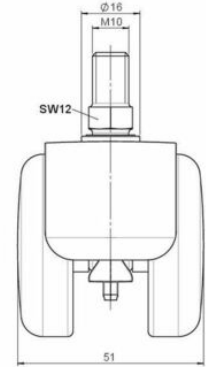

Standard D087

As of: February 13, 2024

Description	Model	Carton Quantity
DDZB 87 -44 X10	D087	100 pcs per Carton

Technical Details

Product Type	Furniture caster
Wheel diameter	50mm
Load capacity	50kg
Overall height with fixing	63mm
Wheel:	
Wheel type	Hard wheel
Wheel color	RAL 9005 Jet black
Housing:	
Housing form	hooded, with neck diameter
Neck diameter	16mm
Housing material	Zinc die-cast
Housing color	RAL 9005 Jet black
Mobility concept	Freewheel
Fixing	M10x15mm Threaded stem
Description	DDZB 87 -44 X10

Fixings

Compatible with the following available fixings:

No-Noise™ Stem:

- 11x19,5mm with 11,4mm circlip
- 11x19,5mm with 110,6mm circlip

Push fit stems:

- 10x22mm with 10,3mm circlip
- 10x22mm with 10,5mm circlip
- 11x19,5mm with 11,4mm circlip
- 11x19,5mm with 11,8mm circlip
- 11x22mm with 11,4mm circlip
- 11x22mm with 11,6mm circlip
- 11x22mm with 11,8mm circlip

Threaded stems:

- M8x15mm
- M8x20mm
- M8x25mm
- M10x15mm
- M10x20mm
- M10x25mm
- M10x30mm
- M10x40mm
- M12x20mm

Square plates:

- 38x38mm
- 55x55mm
- 60x60mm