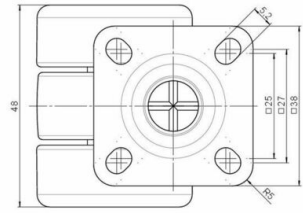

movetto 3

As of: February 14, 2024

| Description | Model | Carton Quantity |
|-------------|-------|--------------------|
| movetto 3 W | D231 | 400 pcs per Carton |

Technical Details

| | |
|----------------------------|--|
| Product Type | Furniture caster |
| Wheel diameter | 37mm |
| Load capacity | 40kg |
| Overall height with fixing | 46mm |
| Wheel: | |
| Wheel type | Soft wheel |
| Wheel core / tread color | RAL 9005 Jet black / RAL 7022 Umbra grey |
| Housing: | |
| Housing form | unhooded, with neck diameter |
| Neck diameter | 16mm |
| Housing material | High quality nylon |
| Housing color | RAL 9005 Jet black |
| Mobility concept | Freewheel |
| Fixing | 38x38mm Plate, 9,5mm |
| Description | DUK 231 - 2 X 1 |

Fixings

Compatible with the following available fixings:

No-Noise™ Stem:

- 11x19,5mm with 11,4mm circlip
- 11x19,5mm with 110,6mm circlip

Push fit stems:

- 10x22mm with 10,3mm circlip
- 10x22mm with 10,5mm circlip
- 11x19,5mm with 11,4mm circlip
- 11x19,5mm with 11,8mm circlip
- 11x22mm with 11,4mm circlip
- 11x22mm with 11,6mm circlip
- 11x22mm with 11,8mm circlip

Threaded stems:

- M8x15mm
- M8x25mm
- M10x15mm
- M10x25mm

Square plates:

- 38x38mm
- 55x55mm
- 60x60mm

Caster cup:

- 120x104mm

Caster module:

- 400x70mm