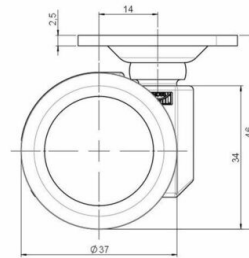

movetto 3

As of: February 14, 2024

| Description | Model | Carton Quantity |
|-------------|-------|--------------------|
| movetto 3 W | D231 | 400 pcs per Carton |

Technical Details

| | |
|----------------------------|--|
| Product Type | Furniture caster |
| Wheel diameter | 37mm |
| Load capacity | 40kg |
| Overall height with fixing | 46mm |
| Wheel: | |
| Wheel type | Soft wheel |
| Wheel core / tread color | RAL 9005 Jet black / RAL 7022 Umbra grey |
| Housing: | |
| Housing form | unhooded, with neck diameter |
| Neck diameter | 16mm |
| Housing material | High quality nylon |
| Housing color | RAL 9005 Jet black |
| Mobility concept | Freewheel |
| Fixing | 38x38mm Plate, 9,5mm |
| Description | DUK 231 - 2 X 1 |

Fixings

Compatible with the following available fixings:

No-Noise™ Stem:

- 11x19,5mm with 11,4mm circlip
- 11x19,5mm with 110,6mm circlip

Push fit stems:

- 10x22mm with 10,3mm circlip
- 10x22mm with 10,5mm circlip
- 11x19,5mm with 11,4mm circlip
- 11x19,5mm with 11,8mm circlip
- 11x22mm with 11,4mm circlip
- 11x22mm with 11,6mm circlip
- 11x22mm with 11,8mm circlip

Threaded stems:

- M8x15mm
- M8x25mm
- M10x15mm
- M10x25mm

Square plates:

- 38x38mm
- 55x55mm
- 60x60mm

Caster cup:

- 120x104mm

Caster module:

- 400x70mm