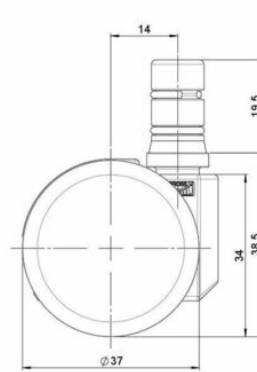

movetto 3

As of: February 13, 2024

Description	Model	Carton Quantity
movetto 3 H	D231	400 pcs per Carton

Technical Details

Product Type	Furniture caster
Wheel diameter	37mm
Load capacity	40kg
Overall height with fixing	38,5mm
Wheel:	
Wheel type	Hard wheel
Wheel color	RAL 9005 Jet black
Housing:	
Housing form	unhooded, with neck diameter
Neck diameter	16mm
Housing material	High quality nylon
Housing color	RAL 9005 Jet black
Mobility concept	Freewheel
Fixing	10 mm
Description	DDK 231 - 3X2NN

Fixings

Compatible with the following available fixings:

No-Noise™ Stem:

- 11x19,5mm with 11,4mm circlip
- 11x19,5mm with 110,6mm circlip

Push fit stems:

- 10x22mm with 10,3mm circlip
- 10x22mm with 10,5mm circlip
- 11x19,5mm with 11,4mm circlip
- 11x19,5mm with 11,8mm circlip
- 11x22mm with 11,4mm circlip
- 11x22mm with 11,6mm circlip
- 11x22mm with 11,8mm circlip

Threaded stems:

- M8x15mm
- M8x25mm
- M10x15mm
- M10x25mm

Square plates:

- 38x38mm
- 55x55mm
- 60x60mm

Caster cup:

- 120x104mm

Caster module:

- 400x70mm