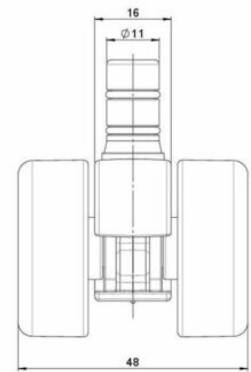

movetto 3

As of: February 13, 2024

Description	Model	Carton Quantity
movetto 3 H	D231	400 pcs per Carton

Technical Details

Product Type	Furniture caster
Wheel diameter	37mm
Load capacity	40kg
Overall height with fixing	38,5mm
Wheel:	
Wheel type	Hard wheel
Wheel color	RAL 9005 Jet black
Housing:	
Housing form	unhooded, with neck diameter
Neck diameter	16mm
Housing material	High quality nylon
Housing color	RAL 9005 Jet black
Mobility concept	Freewheel
Fixing	10 mm
Description	DDK 231 - 3X2NN

Fixings

Compatible with the following available fixings:

No-Noise™ Stem:

- 11x19,5mm with 11,4mm circlip
- 11x19,5mm with 110,6mm circlip

Push fit stems:

- 10x22mm with 10,3mm circlip
- 10x22mm with 10,5mm circlip
- 11x19,5mm with 11,4mm circlip
- 11x19,5mm with 11,8mm circlip
- 11x22mm with 11,4mm circlip
- 11x22mm with 11,6mm circlip
- 11x22mm with 11,8mm circlip

Threaded stems:

- M8x15mm
- M8x25mm
- M10x15mm
- M10x25mm

Square plates:

- 38x38mm
- 55x55mm
- 60x60mm

Caster cup:

- 120x104mm

Caster module:

- 400x70mm